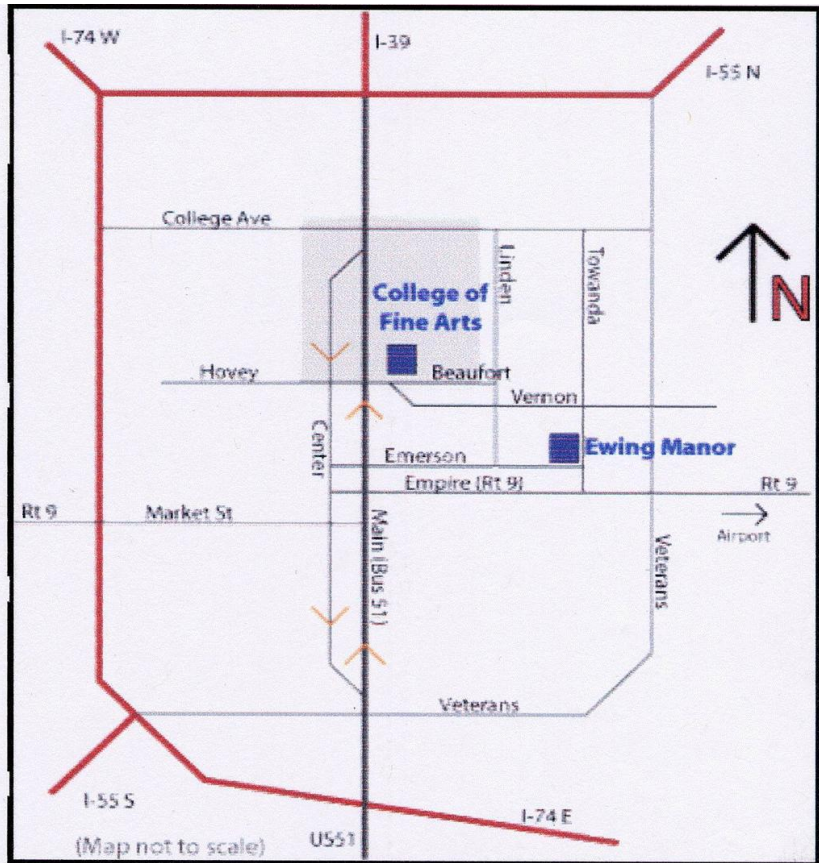

**Directions to the Center for Performing Arts Concert Hall**

**From 74 Eastbound**

Merge onto I-55 N via exit #127 on the left-toward Chicago  
 Take US-51-BR S exit (165A) toward Bloomington-Normal  
 Stay straight to go onto US-51 BR/N Main St.  
 Turn Left on Beaufort

**From 74 Westbound**

Take US-51-BR exit (#135) toward Bloomington/Main St.  
 Merge onto US-51 BR N toward Bloomington  
 Turn Right on Beaufort

**From I55 Southbound**

Take US-51-BR exit (#165) toward Bloomington-Normal  
 Turn Left onto US-51 BR/N Main St.  
 Turn Left on Beaufort

**From I55 Northbound**

Take US-51-BR exit (#165A) toward Bloomington-Normal  
 Stay straight to go onto US-51 BR/N Main St.  
 Turn Left on Beaufort

**Parking**

**Parking Deck A**

(School St)  
 Available Evenings and Weekends  
 \$4/car flat rate (use machine at entrance)  
 Parking in spots as designated on receipt.

- 1. Center for the Performing Arts Theatre and Concert Hall
- 2. Centennial East - Westhoff, Allen, and Kemp
- 3. Center for the Visual Arts - University Galleries
- A. School Street Parking Garage
- B. University Street Parking Garage