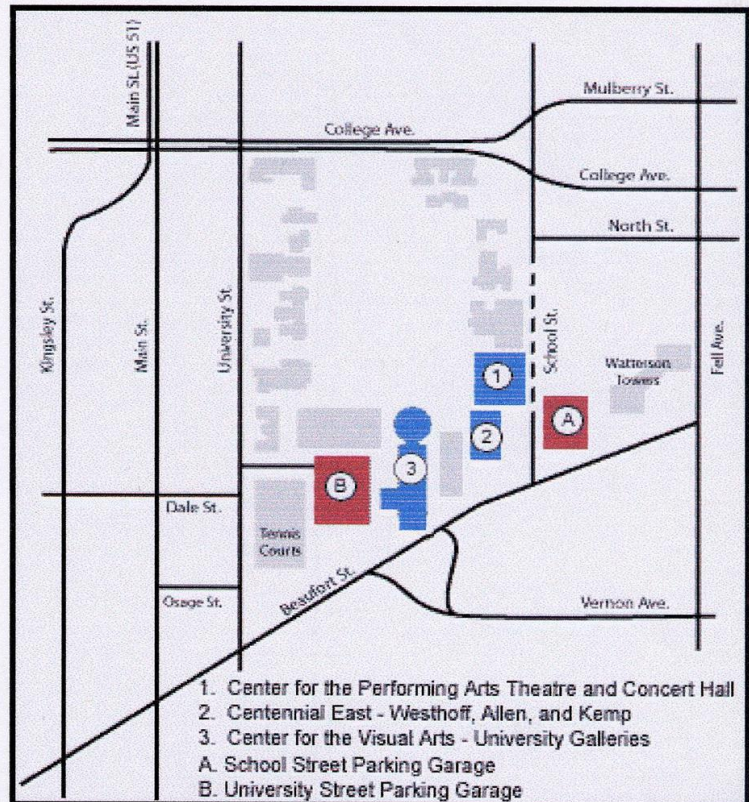

**Directions to the Center for Performing Arts Concert Hall**

**From 74 Eastbound**

Merge onto I-55 N via exit #127 on the left-toward Chicago  
 Take US-51-BR S exit (165A) toward Bloomington-Normal  
 Stay straight to go onto US-51 BR/N Main St.  
 Turn Left on Beaufort

**From 74 Westbound**

Take US-51-BR exit (#135) toward Bloomington/Main St.  
 Merge onto US-51 BR N toward Bloomington  
 Turn Right on Beaufort

**From I55 Southbound**

Take US-51-BR exit (#165) toward Bloomington-Normal  
 Turn Left onto US-51 BR/N Main St.  
 Turn Left on Beaufort

**From I55 Northbound**

Take US-51-BR exit (#165A) toward Bloomington-Normal  
 Stay straight to go onto US-51 BR/N Main St.  
 Turn Left on Beaufort

**Parking**

**Parking Deck A**

(School St)  
 Available Evenings and Weekends  
 \$4/car flat rate (use machine at entrance)  
 Parking in spots as designated on receipt.

- 1. Center for the Performing Arts Theatre and Concert Hall
- 2. Centennial East - Westhoff, Allen, and Kemp
- 3. Center for the Visual Arts - University Galleries
- A. School Street Parking Garage
- B. University Street Parking Garage